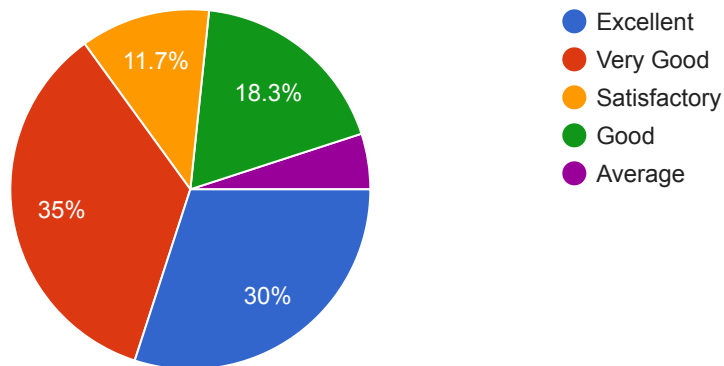

# Prasanta Chandra Mahalanobis Mahavidyalaya

60 responses

[Publish analytics](#)

How would you rate the facilities offered to your ward (son/daughter) by the college?

60 responses

Do you think the college environment is conducive for the overall development of your ward?

60 responses

How do you consider the career guidance/orientation given to students by the college?

60 responses

Does the institution help in developing the positive approach in your ward?

60 responses