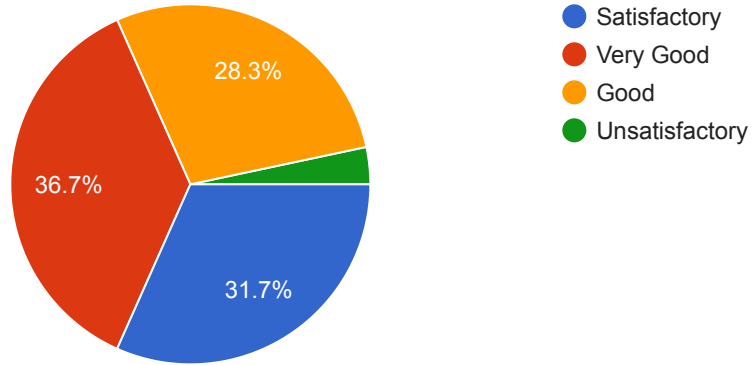

# Prasanta Chandra Mahalanobis Mahavidyalaya

60 responses

[Publish analytics](#)

How would you rate the facilities offered to your ward (son/daughter) by the college?

60 responses

Do you think the college environment is conducive for the overall development of your ward?

60 responses

How do you consider the career guidance/orientation given to students by the college?

60 responses

Does the institution help in developing the positive approach in your ward?

60 responses