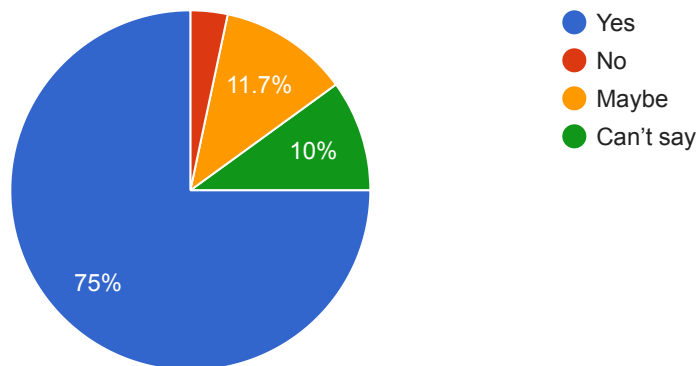

# Prasanta Chandra Mahalanobis Mahavidyalaya

60 responses

[Publish analytics](#)

How would you rate the facilities offered to your ward (son/daughter) by the college?

60 responses

Do you think the college environment is conducive for the overall development of your ward?

60 responses

How do you consider the career guidance/orientation given to students by the college?

60 responses

Does the institution help in developing the positive approach in your ward?

60 responses